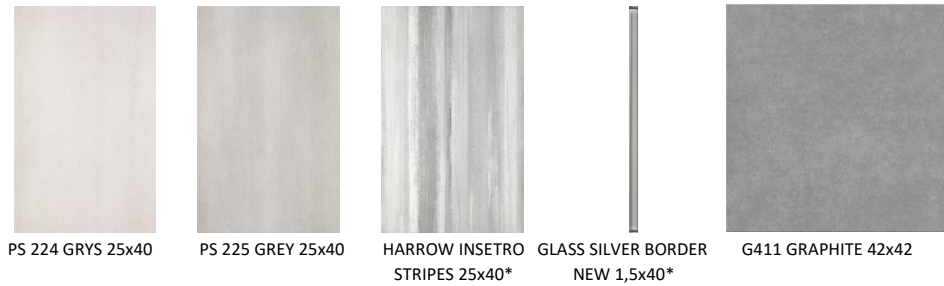

Cersanit HARROW